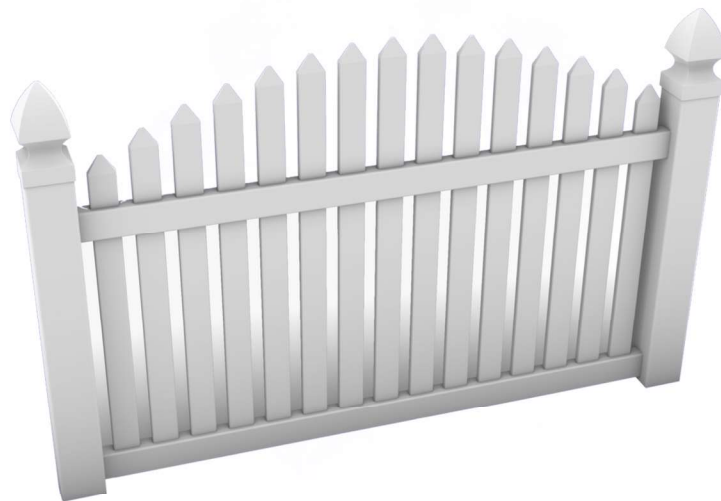

Vinyl Picket

*Available in 3'-8' tall, anything over 5' tall may have middle rail

New England Picket Fence Style

Section Width: 6' and 8'

Heights Available: *See above text

Colors Available: White, Sandstone & Khaki

Picket/Board Size: 7/8" x 3" pointed 9" arch

Picket/Board spacing: 1-1/2"

Top Rail Dimensions: 2" x 3 -1/2"

Middle Rail Dimensions: *See above text

Bottom Rail Dimensions: 2" x 3-1/2"

Rail Stiffener: 8' long bottom rails

Walk/Single Gate Widths Available: 3', 4', 5', 6'

Double Drive Gate (2) Widths Available: 6', 8', 10', 12'

Standard Post Size: 5" x 5" .142 wall

866-697-8237
info@pvcfp.com