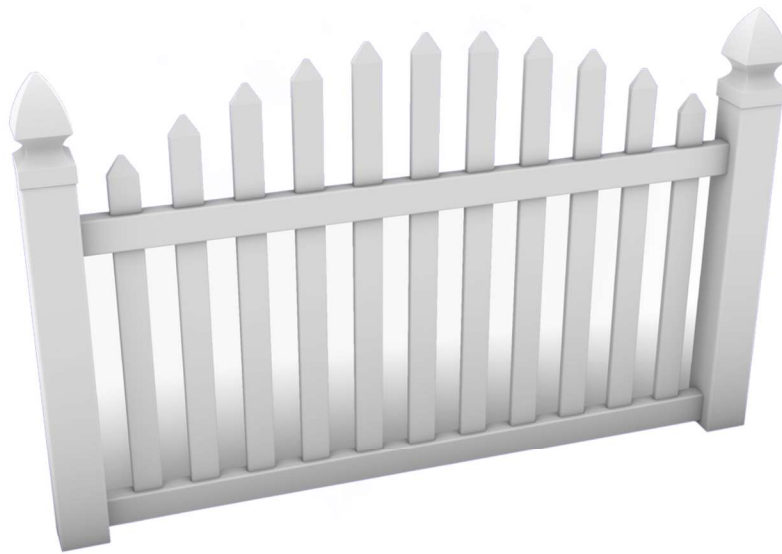

Vinyl Picket

*Available in 3'-8' tall, anything over 5' tall may have middle rail

Maine Picket Fence Style

Section Width: 6' and 8'

Heights Available: *See above note

Colors Available: White, Sandstone & Khaki

Picket/Board Size: 7/8" x 3" Pointed 9" arch

Picket/Board spacing: 3"

Top Rail Dimensions: 2" x 3 -1/2"

Middle Rail Dimensions:*See above note

Bottom Rail Dimensions: 2" x 3-1/2"

Rail Stiffener: 8' long bottom rails

Walk/Single Gate Widths Available: 3', 4', 5', 6'

Double Drive Gate (2) Widths Available: 6', 8', 10',

12' Standard Post Size: 5" x 5" .142 wall

866-697-8237
info@pvcfp.com