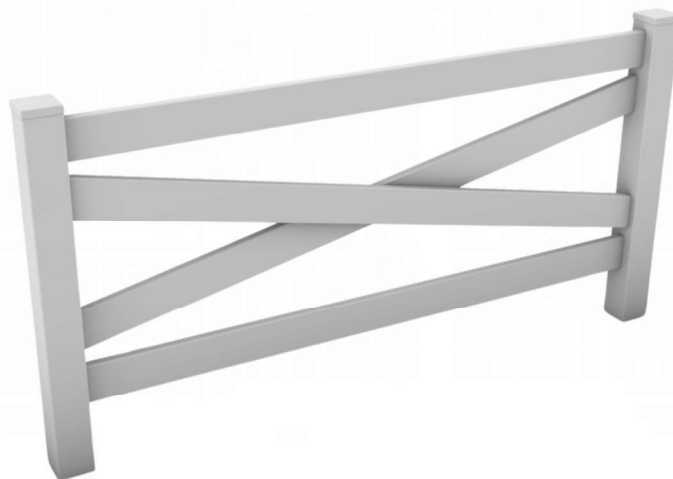

Vinyl Ranch

Ranch Rail - 4 Rail Cross

Section Width: Typical spacing is 94" on Center
Colors Available: White, Sandstone & Khaki
Board Size: 1-12 x 5-12 Ribbed Rail
Top Rail Dimensions: 1-1/2 x 5-1/2 Ribbed Rail
Middle Rail Dimensions: 1-2 x 5-12 Ribbed Rail
Bottom Rail Dimensions: 1-12 x 5-12 Ribbed Rail
Walk/Single Gate Widths Available: 3', 4', 5', 6'
Double Drive Gate (2) Widths Available: 6', 8', 10', 12', 14',
16' *14 & 16 double gates have center upright
Standard Post Size: 5" x 5" .142 wall