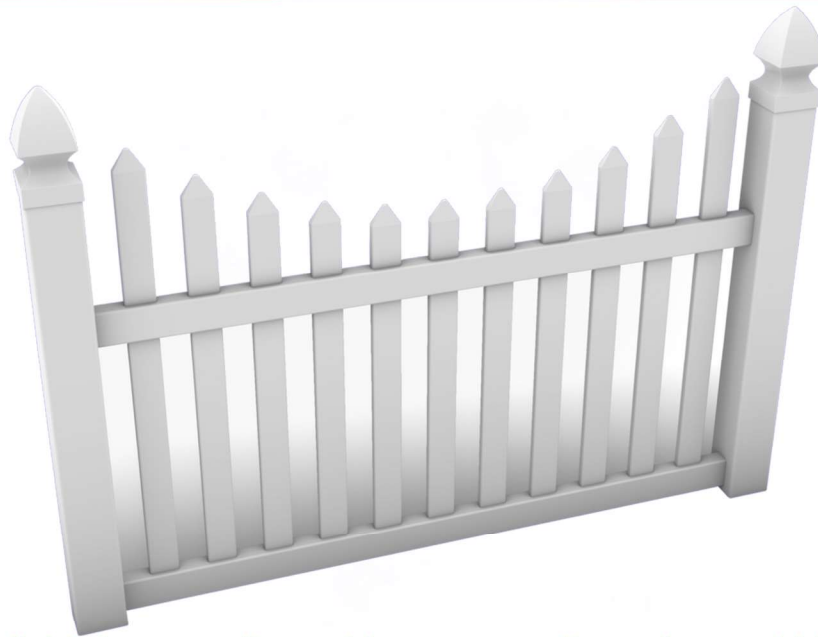

Vinyl Picket

*Available in 3'-8' tall, anything over 5' tall may have middle rail

New York Picket Fence Style

Section Width: 6' and 8'

Heights Available: *See above text

Colors Available: White, Sandstone & Khaki

Picket/Board Size: 7/8" x 3" pointed 9" scallop

Picket/Board spacing: 3"

Top Rail Dimensions: 2" x 3 -1/2"

Middle Rail Dimensions: *See above text

Bottom Rail Dimensions: 2" x 3-1/2"

Rail Stiffener: 8' long bottom rails

Walk/Single Gate Widths Available: 3', 4', 5', 6'

Double Drive Gate (2) Widths Available: 6', 8', 10', 12'

Standard Post Size: 5" x 5" .142 wall

866-697-8237
info@pvcfp.com