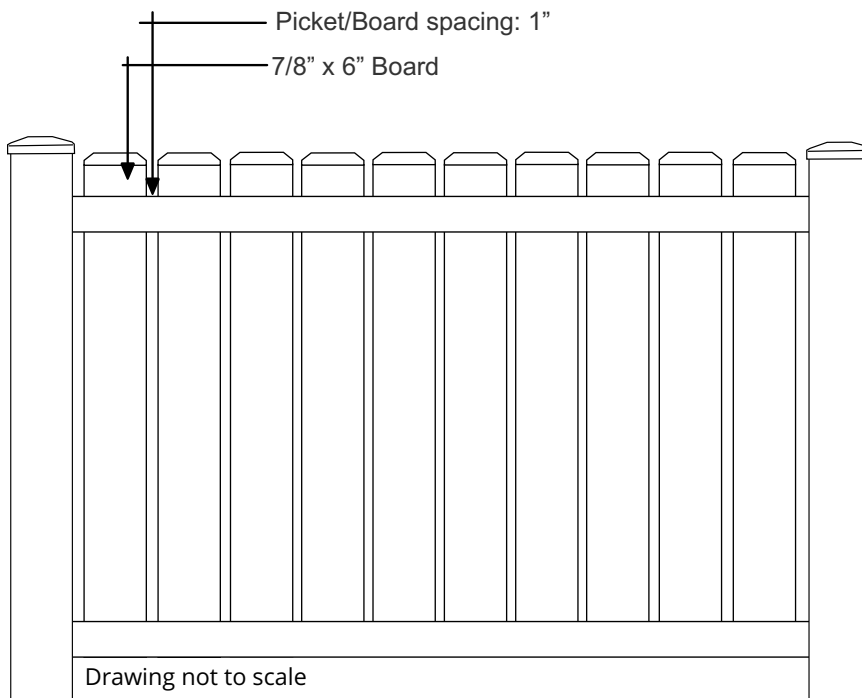

Rail Stiffener: 8' long bottom rails

Walk/Single Gate Widths Available: 3', 4', 5', 6'

Double Drive Gate (2) Widths Available: 6', 8', 10', 12'

Standard Post Size: 5" x 5" .142 wall

ARIZONA PICKET FENCE STYLE