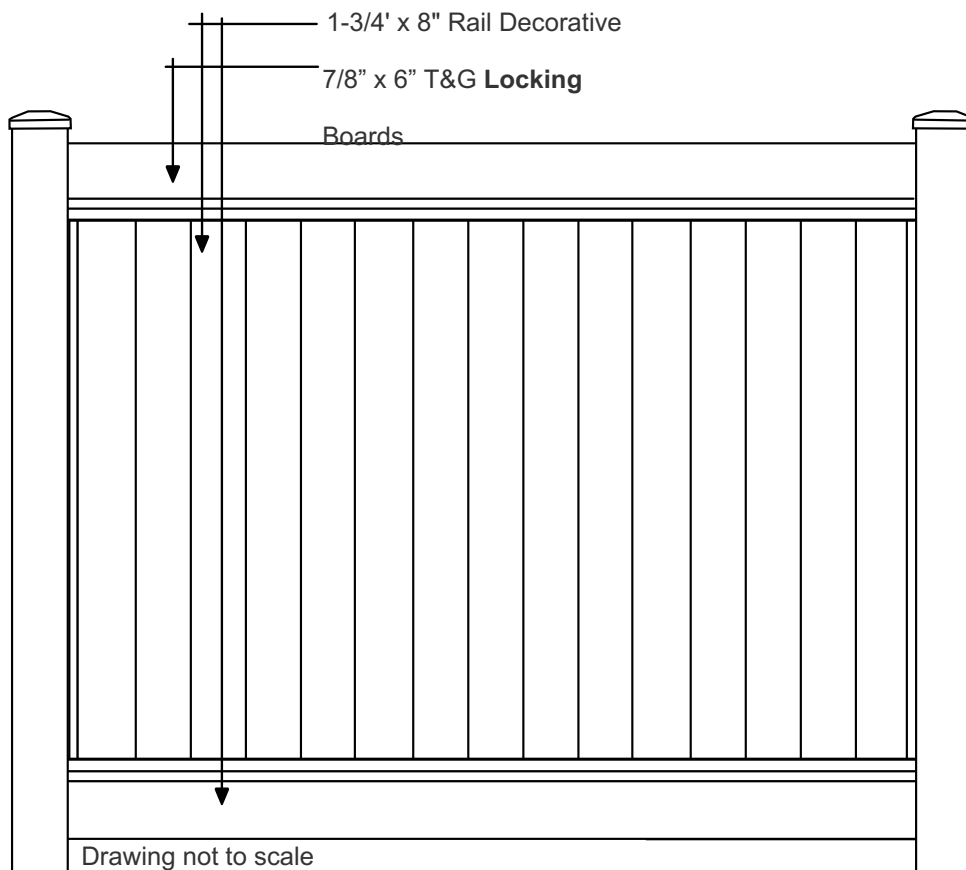

THE EAGLE FENCE STYLE

The Eagle Fence Style

Section Width: 6' and 8

Heights Available: 6'

Colors Available: White, Sandstone and Khaki

Picket/Board Size: 7/8" x 6" tongue and groove **locking**

Picket/Board spacing: None

Top Rail Dimensions: 1-3/4' x 8" Rail Decorative

Middle Rail Dimensions: None

Bottom Rail Dimensions: 1-3/4' x 8" Rail Decorative

Rail Stiffener: None

Walk/Single Gate Widths Available: 3', 4', 5', 6'

Double Drive Gate (2) Widths Available: 6', 8', 10', 12'

Standard Post Size: 5" x 5" .142 wall