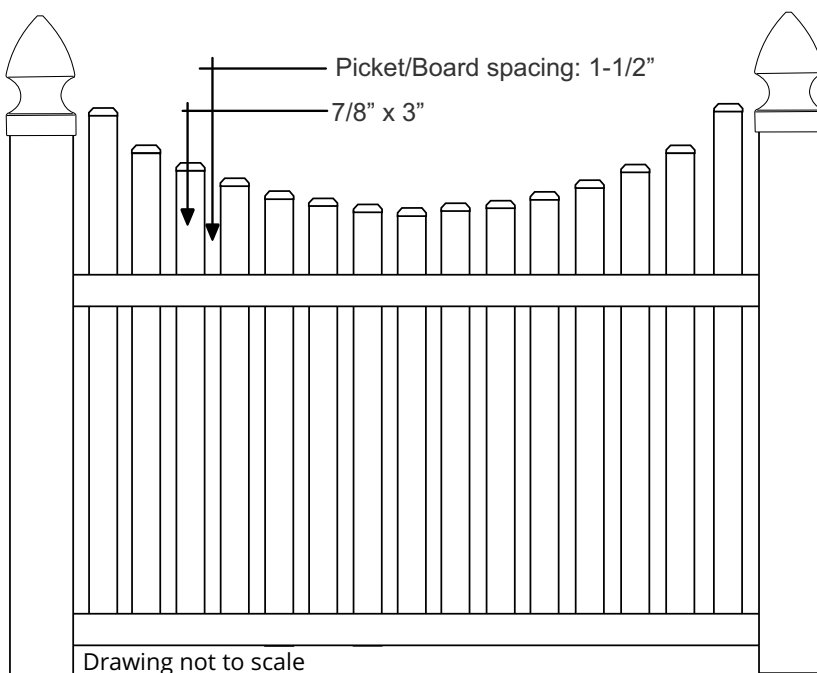

RHODE ISLAND PICKET FENCE STYLE

Rhode Island Picket Fence Style

Section Width: 6' and 8'

Heights Available: 3', 4', 5', 6' tall

Colors Available: White, Sandstone & Khaki

Picket/Board Size: 7/8" x 3" Dog Ear 9" scallop

Picket/Board spacing: 1-1/2"

Top Rail Dimensions: 2" x 3-1/2"

Middle Rail Dimensions: None

Bottom Rail Dimensions: 2" x 3-1/2"

Rail Stiffener: 8' long bottom rails

Walk/Single Gate Widths Available: 3', 4', 5', 6'

Double Drive Gate (2) Widths Available: 6', 8', 10', 12'

Standard Post Size: 5" x 5" .142 wall