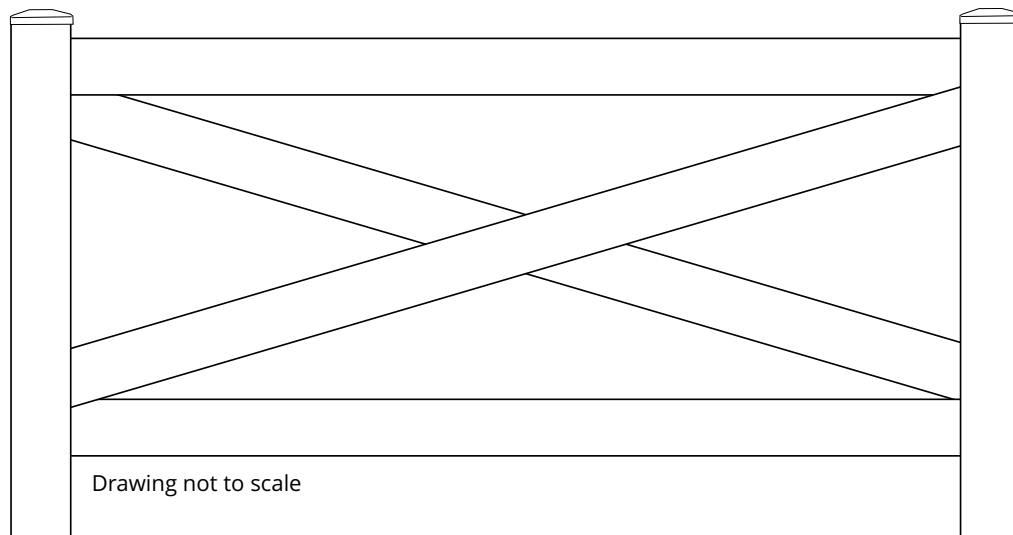

RANCH RAIL - 4 RAIL CROSS

Ranch Rail - 4 Rail Cross

Section Width: Typical spacing is 97" on Center

Colors Available: White, Sandstone & Khaki

Board Size: 1- $\frac{1}{2}$ x 5- $\frac{1}{2}$ Ribbed Rail

Top Rail Dimensions: 1- $\frac{1}{2}$ x 5- $\frac{1}{2}$ Ribbed Rail

Middle Rail Dimensions: 1- $\frac{1}{2}$ x 5- $\frac{1}{2}$ Ribbed Rail

Bottom Rail Dimensions: 1- $\frac{1}{2}$ x 5- $\frac{1}{2}$ Ribbed Rail

Walk/Single Gate Widths Available: 3', 4', 5', 6'

Double Drive Gate (2) Widths Available: 6', 8', 10', 12', 14',

16' *14 & 16 double gates have center upright

Standard Post Size: 5" x 5" .142 wall