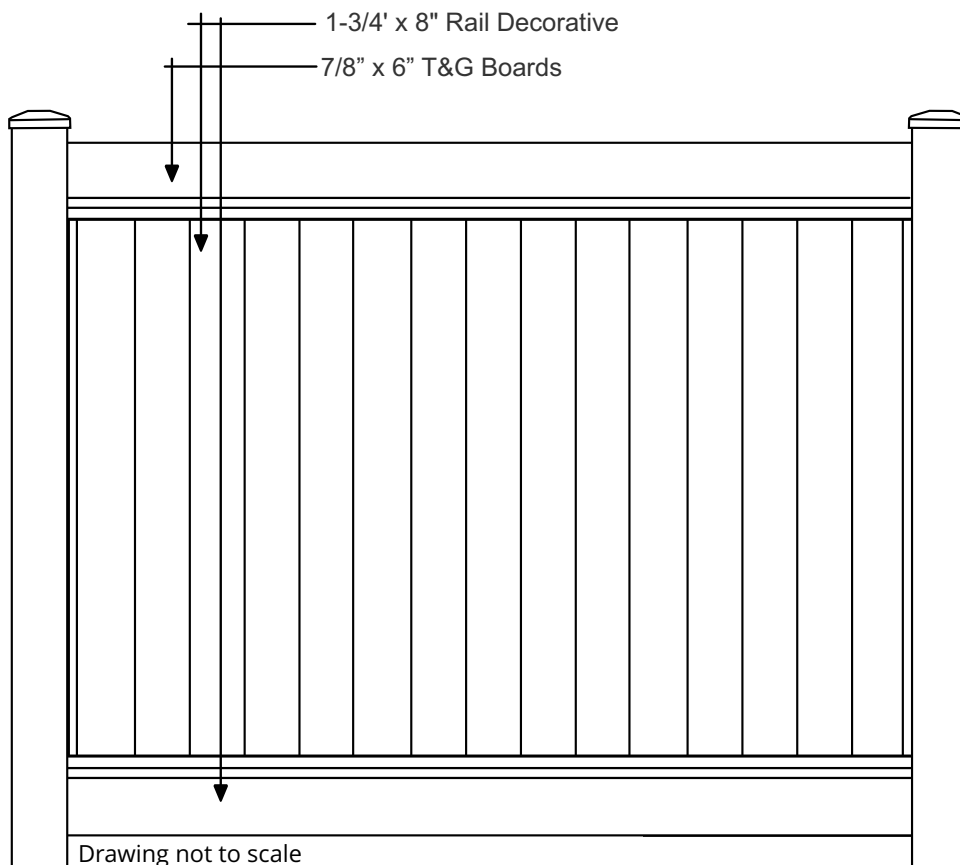

THE FALCON 6 FENCE STYLE

The Falcon 6 Fence Style

Section Width: 6' and 8'
Heights Available: 6'
Colors Available: White, Sandstone
Picket/Board Size: 7/8" x 6" tongue and groove
Picket/Board spacing: None
Top Rail Dimensions: 1-3/4" x 8" Rail Decorative
Middle Rail Dimensions: None
Bottom Rail Dimensions: 1-3/4" x 8" Rail Decorative
Rail Stiffener: None
Walk/Single Gate Widths Available: 3', 4', 5', 6'
Double Drive Gate (2) Widths Available: 6', 8', 10',
12' Standard Post Size: 5" x 5" .142 wall