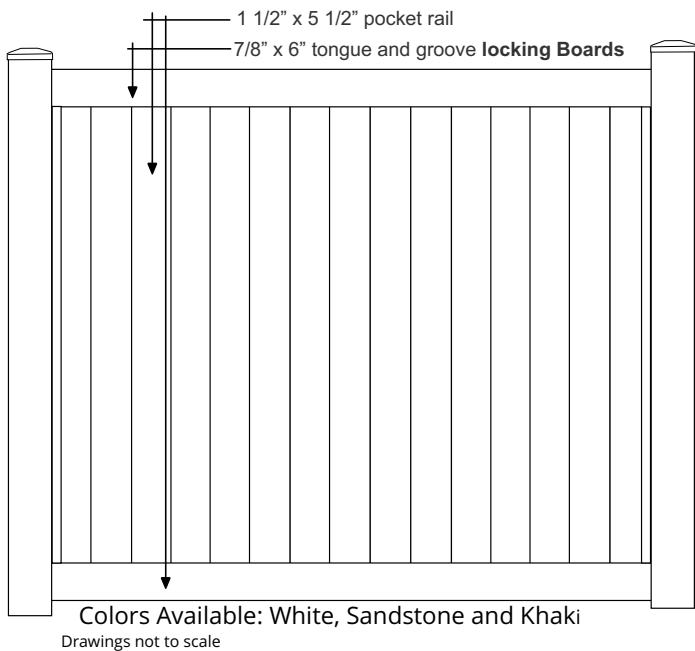

THE PATRIOT