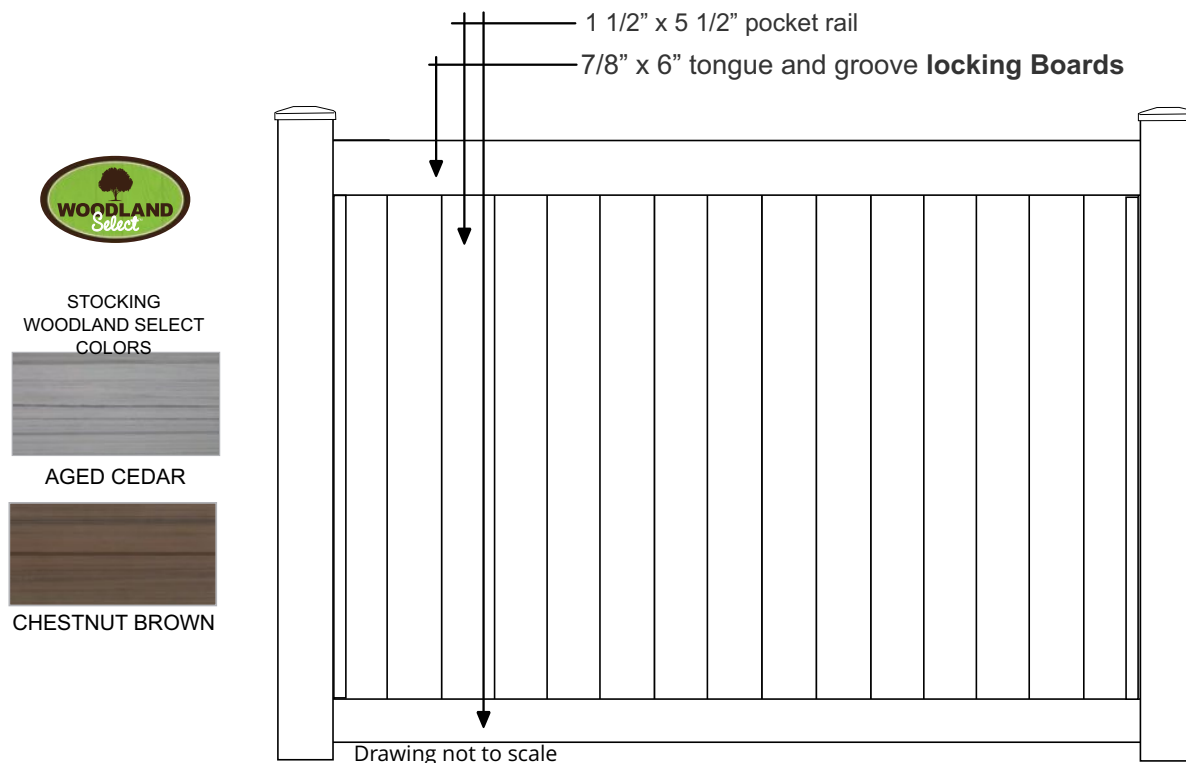

WOODLAND SELECT FENCE STYLE

Woodland Select Fence Style

Section Width: 6' and 8'

Heights Available: 4', 5', 6', 7', 8'

Colors Available: Chestnut Brown, Aged Cedar

Picket/Board Size: 7/8" x 6" tongue and groove **locking**

Picket/Board spacing: none

Top Rail: 1 1/2" x 5 1/2" pocket rail

Middle Rail Dimensions: 1 1/2" x 5 1/2" - when required

Bottom Rail Dimensions: 1 1/2" x 5 1/2" pocket rail

Rail Stiffener: All rails

Walk/Single Gate Widths Available: 4', 5', 6'

Double Drive Gate (2) Widths Available: 8', 10', 12'

Standard Post Size: 5" x 5" .154 wall

SCAN ME