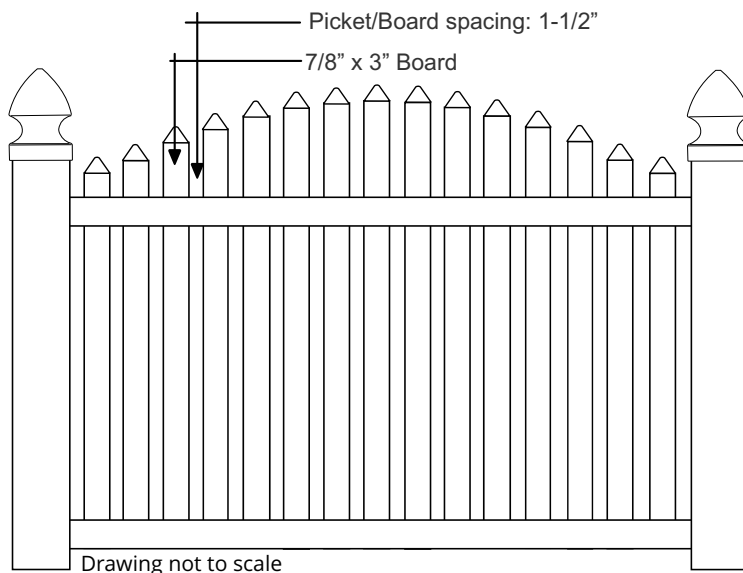

NEW ENGLAND PICKET FENCE STYLE

New England Picket Fence Style

Section Width: 6' and 8'

Heights Available: 3', 4', 5', 6' tall

Colors Available: White, Sandstone & Khaki

Picket/Board Size: 7/8" x 3" pointed 9" arch

Picket/Board spacing: 1-1/2"

Top Rail Dimensions: 2" x 3 -1/2"

Middle Rail Dimensions: None

Bottom Rail Dimensions: 2" x 3-1/2"

Rail Stiffener: 8' long bottom rails

Walk/Single Gate Widths Available: 3', 4', 5', 6'

Double Drive Gate (2) Widths Available: 6', 8', 10', 12'

Standard Post Size: 5" x 5" .142 wall