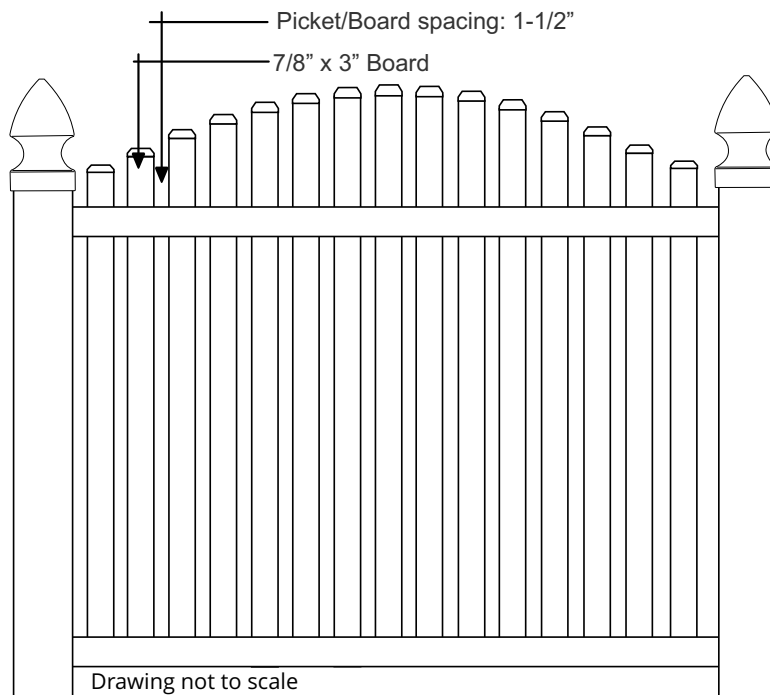

MICHIGAN PICKET FENCE STYLE

Michigan Picket Fence Style

Section Width: 6' and 8'
Heights Available: 3', 4', 5', 6' tall
Colors Available: White, Sandstone & Khaki
Picket/Board Size: 7/8" x 3" Dog Ear
Picket/Board spacing: 1-1/2"
Top Rail Dimensions: 2" x 3 -1/2"
Middle Rail Dimensions: None
Bottom Rail Dimensions: 2" x 3-1/2"
Rail Stiffener: 8' long bottom rails
Walk/Single Gate Widths Available: 3', 4', 5', 6'
Double Drive Gate (2) Widths Available: 6', 8', 10', 12'
Standard Post Size: 5" x 5" .142 wall