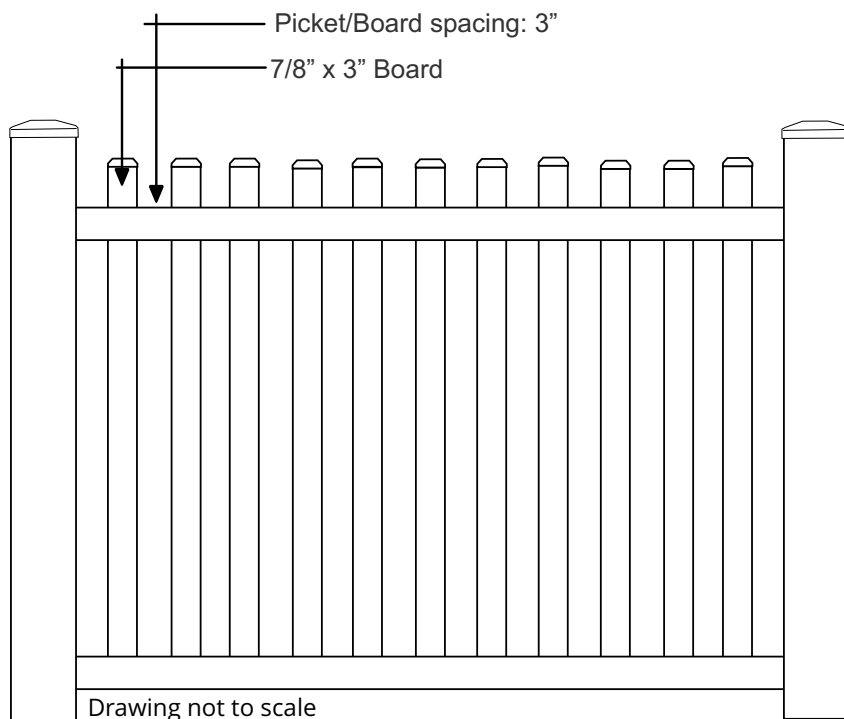

FLORIDA PICKET FENCE STYLE

Florida Picket Fence Style

Section Width: 6' and 8'
Heights Available: 3, 4', 5', 6'
Colors Available: White, Sandstone & Khaki
Picket/Board Size: 7/8" x 3" dog ear
Picket/Board spacing: 3"
Top Rail Dimensions: 2" x 3 -1/2"
Middle Rail Dimensions: None
Bottom Rail Dimensions: 2" x 3-1/2"
Rail Stiffener: 8' long bottom rails
Walk/Single Gate Widths Available: 3', 4', 5', 6'
Double Drive Gate (2) Widths Available: 6', 8', 10',
12' Standard Post Size: 5" x 5" .142 wall