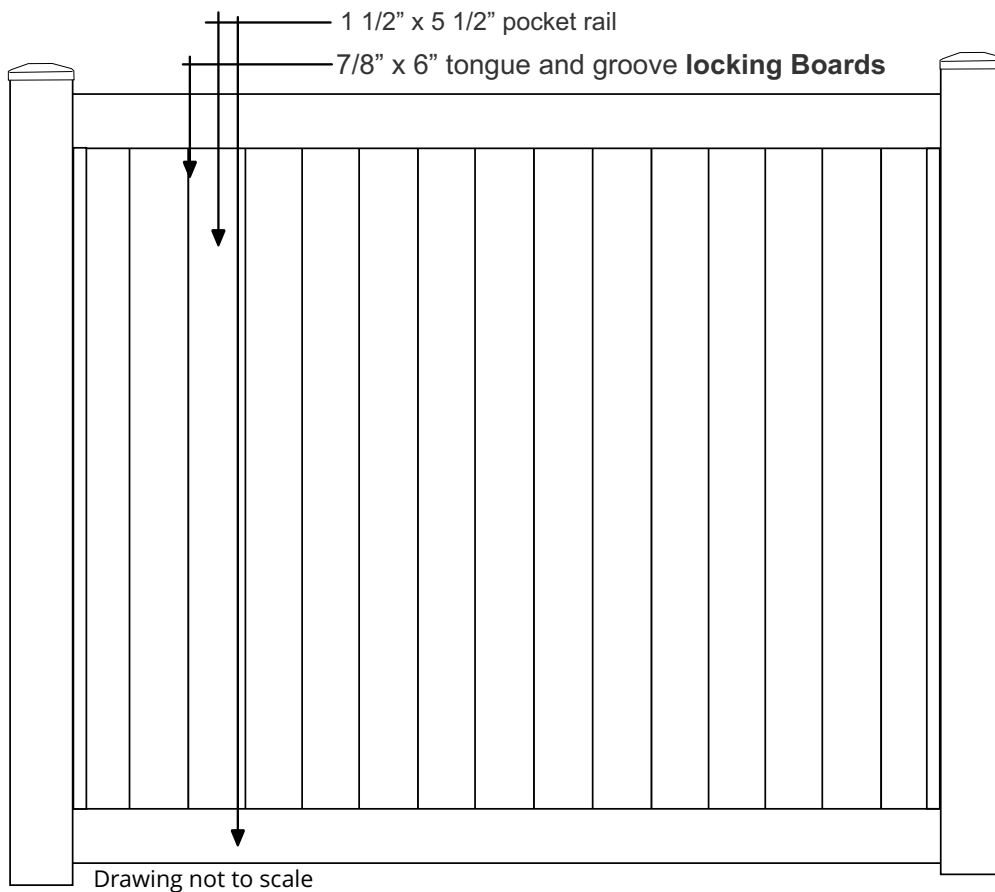

PATRIOT FENCE STYLE

Patriot Fence Style

Section Width: 6' and 8'

Heights Available: 4', 5', 6', 7', 8'

Colors Available: White, Sandstone and Khaki

Picket/Board Size: 7/8" x 6" tongue and groove **locking**

Picket/Board spacing: none

Top Rail: 1 1/2" x 5 1/2" pocket rail

Middle Rail Dimensions: 1 1/2" x 5 1/2" pocket on 8' tall

Bottom Rail Dimensions: 1 1/2" x 5 1/2" pocket rail

Rail Stiffener: 8' long bottom rails

Walk/Single Gate Widths Available: 3', 4', 5', 6'

Double Drive Gate (2) Widths Available: 6', 8', 10', 12'

Standard Post Size: 5" x 5" .140 wall

SCAN ME