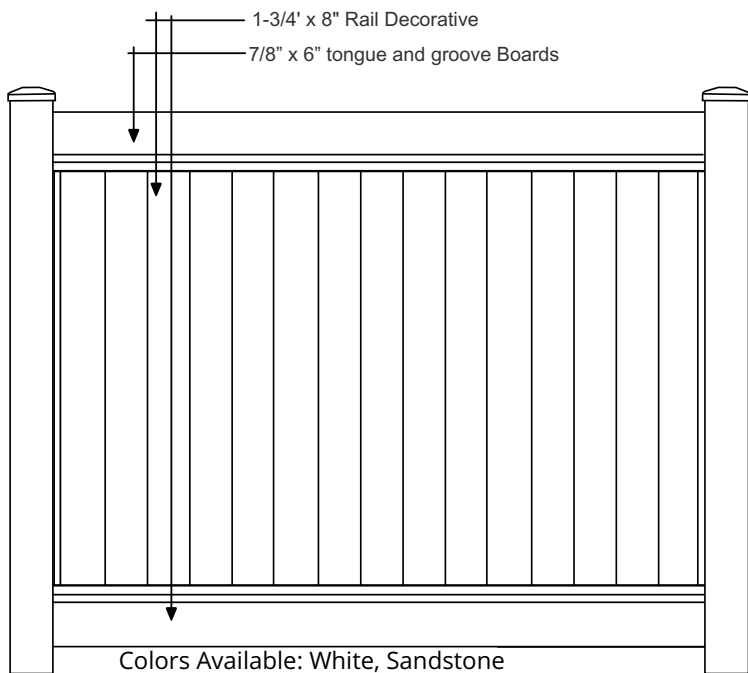

SOLID PRIVACY FENCE STYLES

THE FALCON