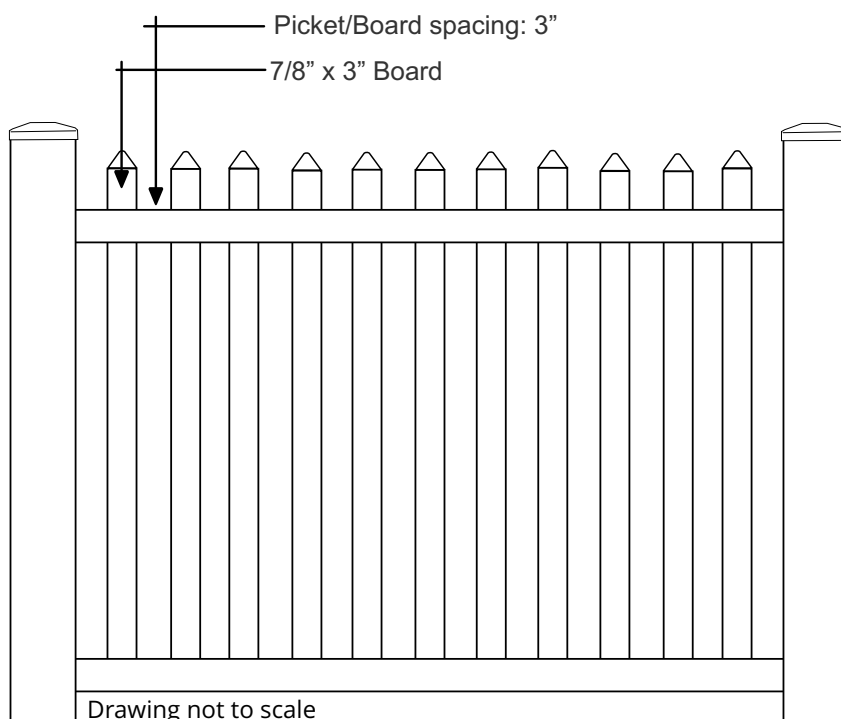

FLORIDA PICKET FENCE STYLE

Florida Picket Fence Style

Section Width: 6' and 8'
 Heights Available: 3, 4', 5', 6'
 Colors Available: White, Sandstone & Khaki
 Picket/Board Size: 7/8" x 3" dog ear
 Picket/Board spacing: 3"
 Top Rail Dimensions: 2" x 3 -1/2"
 Middle Rail Dimensions: None
 Bottom Rail Dimensions: 2" x 3-1/2"
 Rail Stiffener: 8' long bottom rails
 Walk/Single Gate Widths Available: 3', 4', 5', 6'
 Double Drive Gate (2) Widths Available: 6', 8', 10',
 12' Standard Post Size: 5" x 5" .142 wall

GEORGIA PICKET FENCE STYLE

Georgia Picket Fence Style

Section Width: 6' and 8'
 Heights Available: 3', 4', 5', 6'
 Colors Available: White, Sandstone & Khaki
 Picket/Board Size: 7/8" x 3" Pointed Picket
 Picket/Board spacing: 3"
 Top Rail Dimensions: 2" x 3 -1/2"
 Middle Rail Dimensions: None
 Bottom Rail Dimensions: 2" x 3-1/2"
 Rail Stiffener: 8' long bottom rails
 Walk/Single Gate Widths Available: 3', 4', 5', 6'
 Double Drive Gate (2) Widths Available: 6', 8', 10',
 12' Standard Post Size: 5" x 5" .142 wall