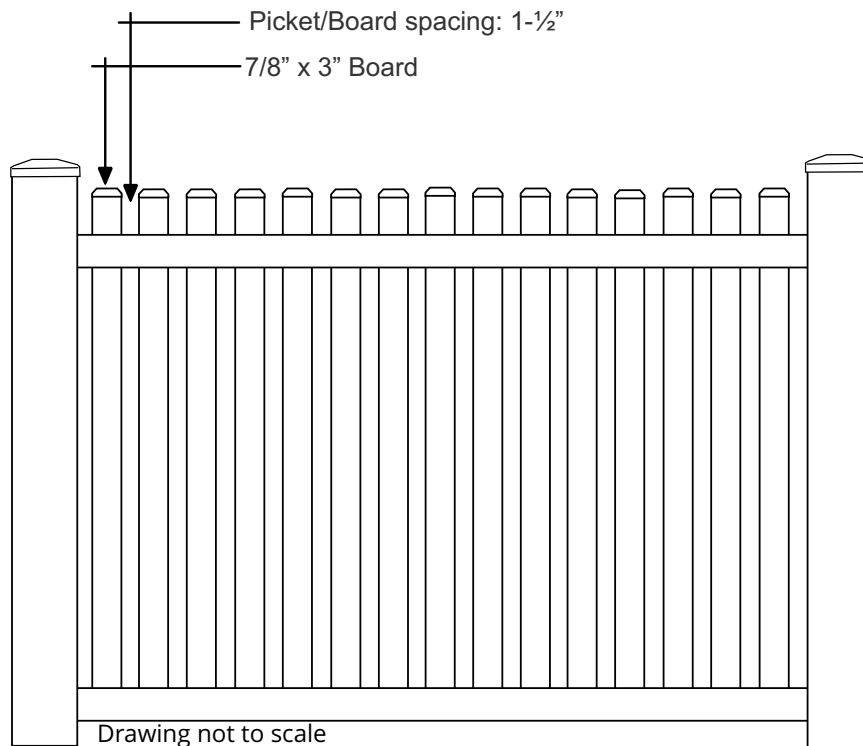

ALABAMA PICKET FENCE STYLE

Alabama Picket Fence Style

Section Width: 6' and 8'

Heights Available: 3', 4', 5', 6' tall

Colors Available: White, Sandstone & Khaki

Picket/Board Size: 7/8" x 3" Dog Ear

Picket/Board spacing: 1-1/2"

Top Rail Dimensions: 2" x 3 -1/2"

Middle Rail Dimensions: None

Bottom Rail Dimensions: 2" x 3-1/2" pocket rail

Rail Stiffener: 8' long bottom rails

Walk/Single Gate Widths Available: 3', 4', 5', 6'

Double Drive Gate (2) Widths Available: 6', 8', 10', 12'

Standard Post Size: 5" x 5" .142 wall