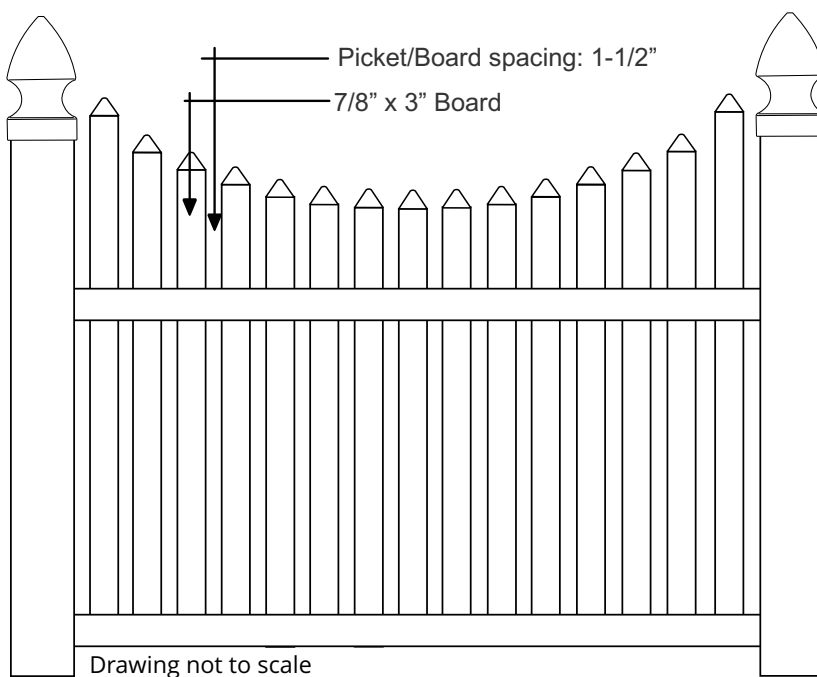

Double Drive Gate (2) Widths Available: 6', 8', 10', 12'

Standard Post Size: 5" x 5" .142 wall

NEW YORK PICKET FENCE STYLE

New York Picket Fence Style

Section Width: 6' and 8'
Heights Available: 3', 4', 5', 6' tall
Colors Available: White, Sandstone & Khaki
Picket/Board Size: 7/8" x 3" pointed 9" scallop
Picket/Board spacing: 3"
Top Rail Dimensions: 2" x 3-1/2"
Middle Rail Dimensions: None
Bottom Rail Dimensions: 2" x 3-1/2"
Rail Stiffener: 8' long bottom rails
Walk/Single Gate Widths Available: 3', 4', 5', 6'
Double Drive Gate (2) Widths Available: 6', 8', 10', 12'
Standard Post Size: 5" x 5" .142 wall

OHIO PICKET FENCE STYLE

Ohio Picket Fence Style

Section Width: 6' and 8'
 Heights Available: 3', 4', 5', 6'
 Colors Available: White, Sandstone & Khaki
 Picket/Board Size: 7/8" x 1-1/2" Dog Ear
 Picket/Board spacing: 3"
 Top Rail Dimensions: 2" x 3 -1/2"
 Middle Rail Dimensions: None
 Bottom Rail Dimensions: 2" x 3-1/2" pocket rail
 Rail Stiffener: 8' long bottom rails
 Walk/Single Gate Widths Available: 3', 4', 5', 6'
 Double Drive Gate (2) Widths Available: 6', 8', 10', 12'
 Standard Post Size: 5" x 5" .142 wall

PENNSYLVANIA PICKET FENCE STYLE

Pennsylvania Picket Fence Style

Section Width: 6' and 8'
 Heights Available: 3', 4', 5', 6' tall
 Colors Available: White, Sandstone & Khaki
 Picket/Board Size: 7/8" x 3" pointed 9" scallop
 Picket/Board spacing: 1-1/2"
 Top Rail Dimensions: 2" x 3 -1/2"
 Middle Rail Dimensions: None
 Bottom Rail Dimensions: 2" x 3-1/2"
 Rail Stiffener: 8' long bottom rails
 Walk/Single Gate Widths Available: 3', 4', 5', 6'
 Double Drive Gate (2) Widths Available: 6', 8', 10', 12'
 Standard Post Size: 5" x 5" .142 wall