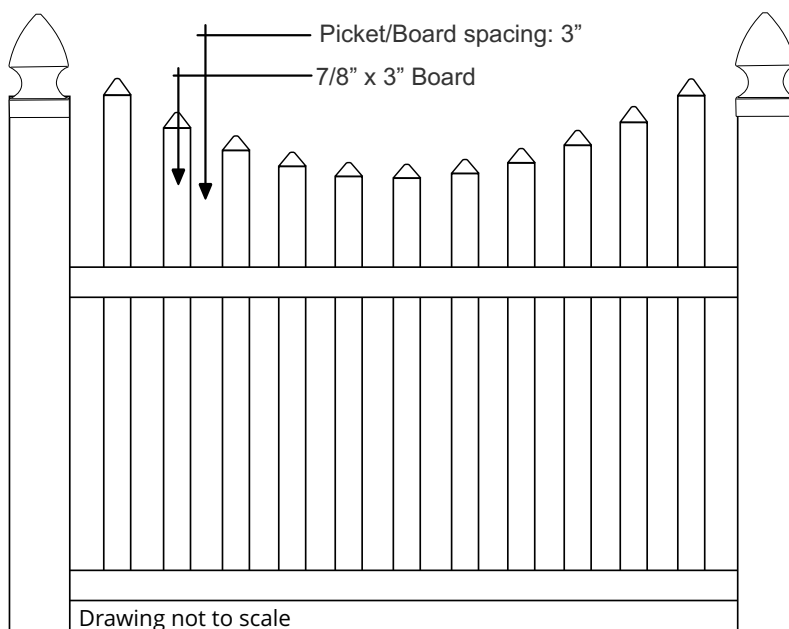

NEW ENGLAND PICKET FENCE STYLE

New England Picket Fence Style

Section Width: 6' and 8'

Heights Available: 3', 4', 5', 6' tall

Colors Available: White, Sandstone & Khaki

Picket/Board Size: 7/8" x 3" pointed 9" arch

Picket/Board spacing: 1-1/2"

Top Rail Dimensions: 2" x 3 -1/2"

Middle Rail Dimensions: None

Bottom Rail Dimensions: 2" x 3-1/2"

Rail Stiffener: 8' long bottom rails

Walk/Single Gate Widths Available: 3', 4', 5', 6'

Double Drive Gate (2) Widths Available: 6', 8', 10', 12'

Standard Post Size: 5" x 5" .142 wall

NEW YORK PICKET FENCE STYLE

New York Picket Fence Style

Section Width: 6' and 8'
Heights Available: 3', 4', 5', 6' tall
Colors Available: White, Sandstone & Khaki
Picket/Board Size: 7/8" x 3" pointed 9" scallop
Picket/Board spacing: 3"
Top Rail Dimensions: 2" x 3-1/2"
Middle Rail Dimensions: None
Bottom Rail Dimensions: 2" x 3-1/2"
Rail Stiffener: 8' long bottom rails
Walk/Single Gate Widths Available: 3', 4', 5', 6'
Double Drive Gate (2) Widths Available: 6', 8', 10', 12'
Standard Post Size: 5" x 5" .142 wall