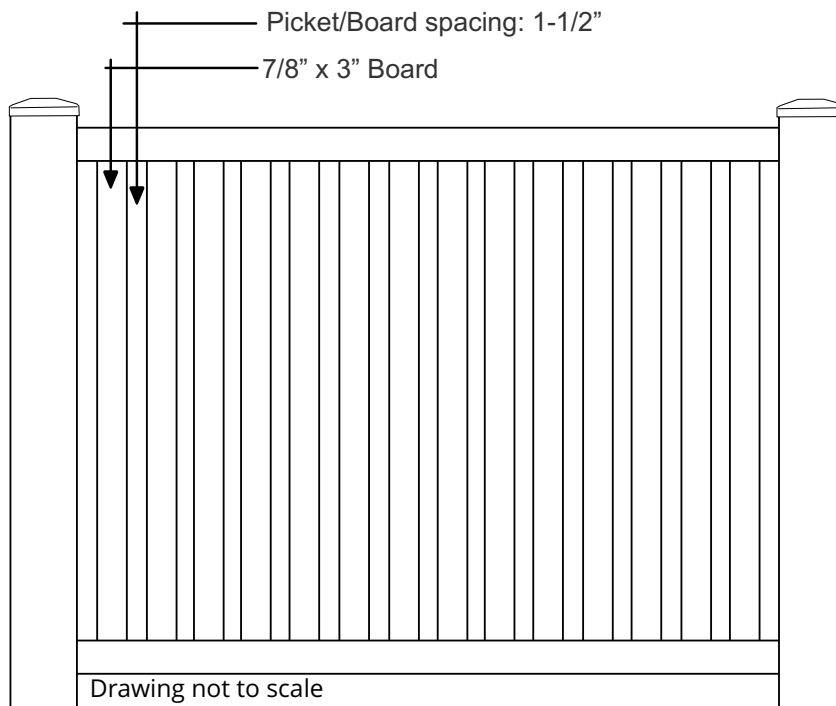

CAROLINA PICKET FENCE STYLE

Carolina Picket Fence Style

Section Width: 6' and 8'
Heights Available: 3', 4', 5', 6'
Colors Available: White, Sandstone & Khaki
Picket/Board Size: 7/8" x 3"
Picket/Board spacing: 1-1/2"
Top Rail Dimensions: 2" x 3 -1/2"
Middle Rail Dimensions: None
Bottom Rail Dimensions: 2" x 3-1/2" pocket rail
Rail Stiffener: 8' long bottom rails
Walk/Single Gate Widths Available: 3', 4', 5', 6'
Double Drive Gate (2) Widths Available: 6', 8', 10',
12' Standard Post Size: 5" x 5" .142 wall