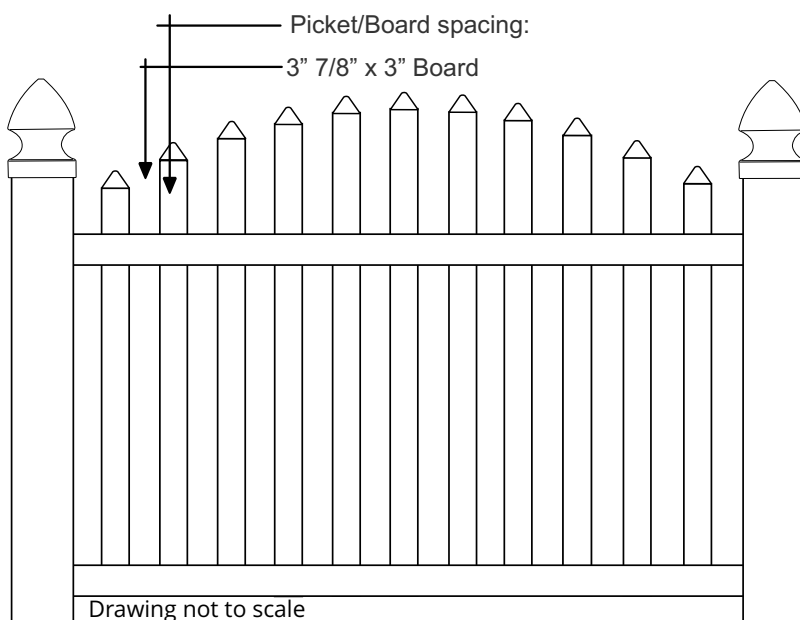

MAINE PICKET FENCE STYLE

Maine Picket Fence Style

Section Width: 6' and 8'
Heights Available: 3', 4', 5', 6' tall
Colors Available: White, Sandstone & Khaki
Picket/Board Size: 7/8" x 3" Pointed 9" arch
Picket/Board spacing: 3"
Top Rail Dimensions: 2" x 3 -1/2"
Middle Rail Dimensions: None
Bottom Rail Dimensions: 2" x 3-1/2"
Rail Stiffener: 8' long bottom rails
Walk/Single Gate Widths Available: 3', 4', 5', 6'
Double Drive Gate (2) Widths Available: 6', 8', 10',
12' Standard Post Size: 5" x 5" .142 wall