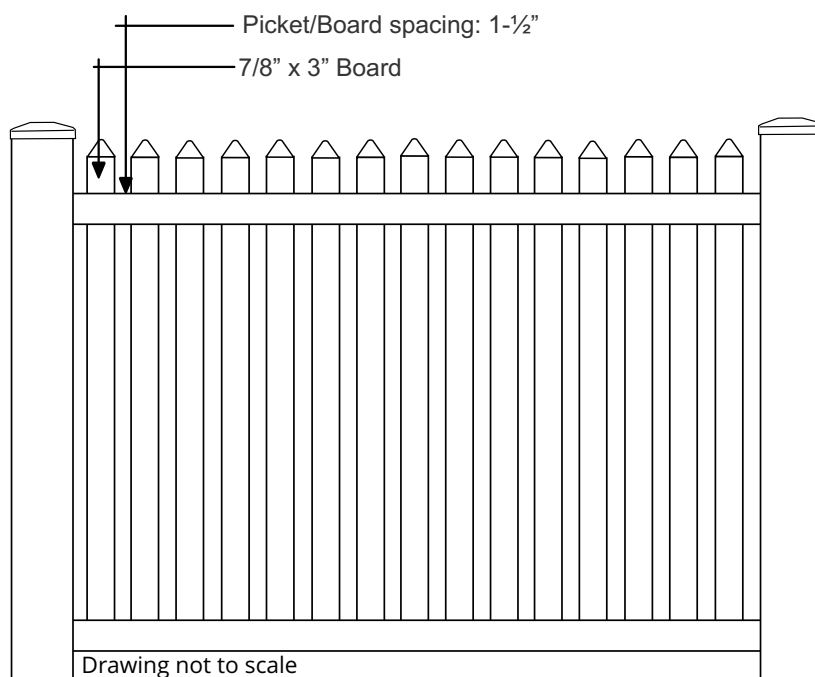

GEORGIA PICKET FENCE STYLE

Georgia Picket Fence Style

Section Width: 6' and 8'
 Heights Available: 3', 4', 5', 6'
 Colors Available: White, Sandstone & Khaki
 Picket/Board Size: 7/8" x 3" Pointed Picket
 Picket/Board spacing: 3"
 Top Rail Dimensions: 2" x 3 -1/2"
 Middle Rail Dimensions: None
 Bottom Rail Dimensions: 2" x 3-1/2"
 Rail Stiffener: 8' long bottom rails
 Walk/Single Gate Widths Available: 3', 4', 5', 6'
 Double Drive Gate (2) Widths Available: 6', 8', 10',
 12' Standard Post Size: 5" x 5" .142 wall

IDAHO PICKET FENCE STYLE

Idaho Picket Fence Style

Section Width: 6' and 8'
Heights Available: 3', 4', 5', 6' tall
Colors Available: White, Sandstone & Khaki
Picket/Board Size: 7/8" x 3" Dog Ear 9" arch
Picket/Board spacing: 3"
Top Rail Dimensions: 2" x 3 -1/2"
Middle Rail Dimensions: None
Bottom Rail Dimensions: 2" x 3-1/2"
Rail Stiffener: 8' long bottom rails
Walk/Single Gate Widths Available: 3', 4', 5', 6'
Double Drive Gate (2) Widths Available: 6', 8', 10', 12'
Standard Post Size: 5" x 5" .142 wall

ILLINOIS PICKET FENCE

Illinois Picket Fence Style

Section Width: 6' and 8'
Heights Available: 3', 4', 5', 6'
Colors Available: White, Sandstone & Khaki
Picket/Board Size: 7/8" x 3" Point Picket
Picket/Board spacing: 1.1/2"
Top Rail Dimensions: 2" x 3 -1/2"
Middle Rail Dimensions: None
Bottom Rail Dimensions: 2" x 3-1/2" pocket rail
Rail Stiffener: 8' long bottom rails
Walk/Single Gate Widths Available: 3', 4', 5', 6'
Double Drive Gate (2) Widths Available: 6', 8', 10', 12'
Standard Post Size: 5" x 5" .142 wall