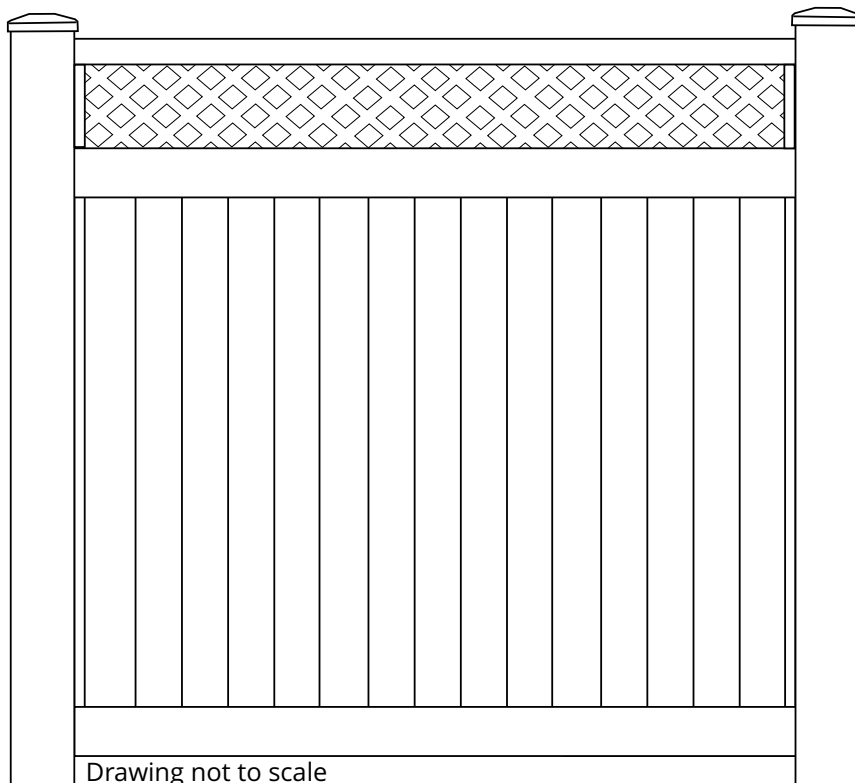

LOUISIANA FENCE STYLE