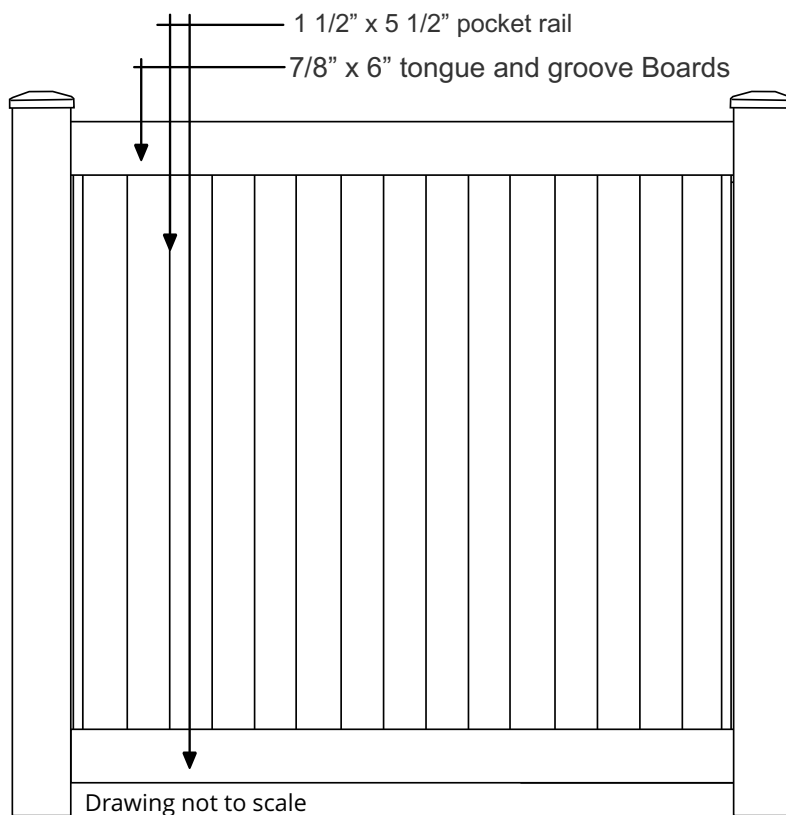

WEISS FENCE STYLE

MOST POPULAR FENCE STYLE

Weiss Fence Style

Section Width: 6' and 8'

Heights Available: 6' tall

Colors Available: White and Sandstone

Picket/Board Size: 7/8" x 6" non locking tongue and groove

Picket/Board spacing: none

Top Rail Dimensions: 1-1/2" x 5-1/2" pocket rail

Middle Rail Dimensions: None

Bottom Rail Dimensions: 1-1/2" x 5-1/2" pocket rail

Rail Stiffener: 8' long bottom rails

Walk/Single Gate Widths Available: 3', 4', 5', 6'

Double Drive Gate (2) Widths Available: 6', 8', 10', 12'

Standard Post Size: 5" x 5" .142 wall