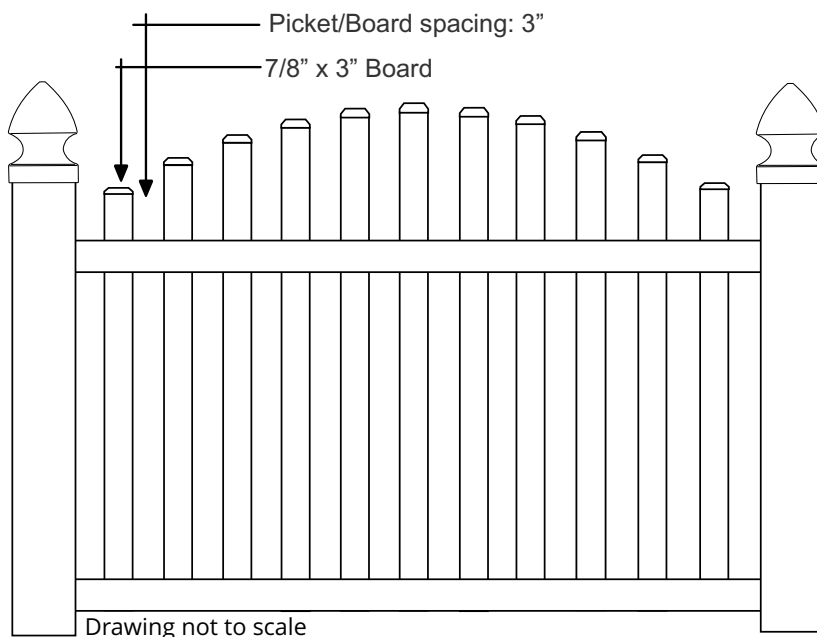

IDAHO PICKET FENCE STYLE

Idaho Picket Fence Style

Section Width: 6' and 8'
Heights Available: 3', 4', 5', 6' tall
Colors Available: White, Sandstone & Khaki
Picket/Board Size: 7/8" x 3" Dog Ear 9" arch
Picket/Board spacing: 3"
Top Rail Dimensions: 2" x 3 -1/2"
Middle Rail Dimensions: None
Bottom Rail Dimensions: 2" x 3-1/2"
Rail Stiffener: 8' long bottom rails
Walk/Single Gate Widths Available: 3', 4', 5', 6'
Double Drive Gate (2) Widths Available: 6', 8', 10', 12'
Standard Post Size: 5" x 5" .142 wall