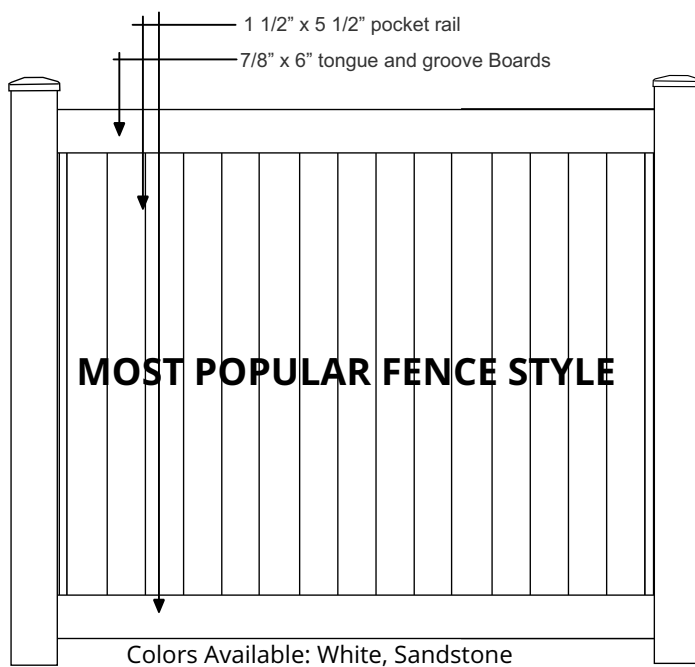

SOLID PRIVACY FENCE STYLES

THE WEISS