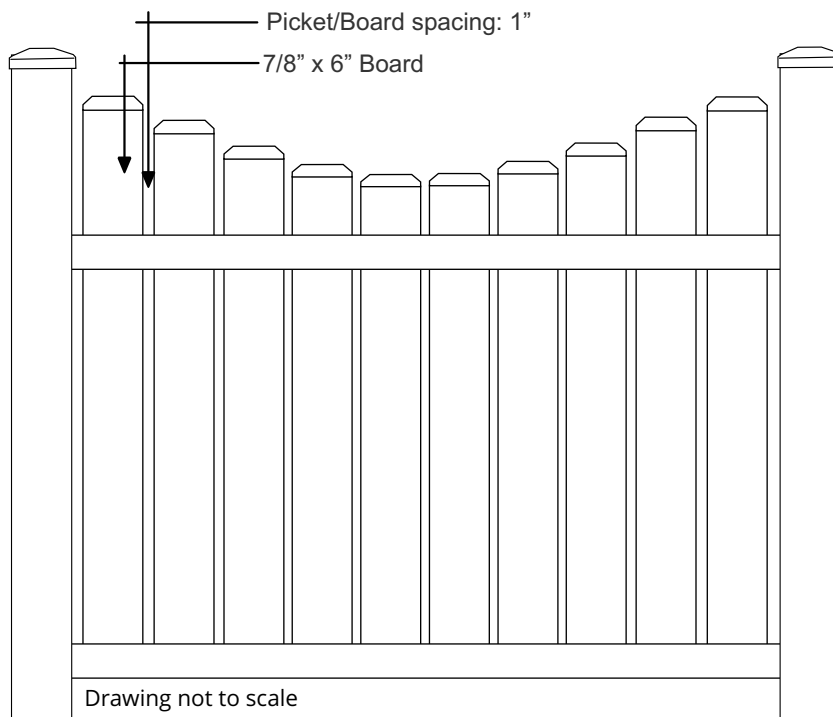

KENTUCKY PICKET FENCE STYLE

Kentucky Picket Fence Style

Section Width: 6' and 8'

Heights Available: 4', 5', 6'

Colors Available: White, Sandstone & Khaki

Picket/Board Size: 7/8" x 6" dog ear scallop

Picket/Board spacing: 1"

Top Rail Dimensions: 2" x 3 -1/2"

Middle Rail Dimensions: None

Bottom Rail Dimensions: 2" x 3-1/2"

Rail Stiffener: 8' long bottom rails

Walk/Single Gate Widths Available: 3', 4', 5', 6'

Double Drive Gate (2) Widths Available: 6', 8', 10',

12' Standard Post Size: 5" x 5" .142 wall