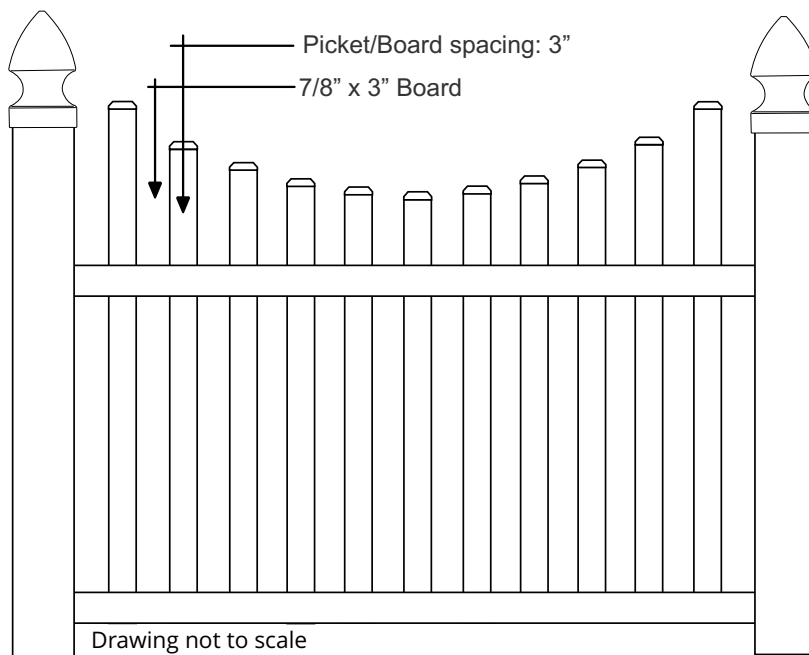

Picket/Board spacing: 1-1/2"

Top Rail Dimensions: 2" x 3-1/2"

Middle Rail Dimensions: None

Bottom Rail Dimensions: 2" x 3-1/2"

Rail Stiffener: 8' long bottom rails

Walk/Single Gate Widths Available: 3', 4', 5', 6'

Double Drive Gate (2) Widths Available: 6', 8', 10', 12'

Standard Post Size: 5" x 5" .142 wall

VIRGINIA PICKET FENCE STYLE

Virginia Picket Fence Style

Section Width: 6' and 8'
Heights Available: 3, 4', 5', 6'
Colors Available: White, Sandstone & Khaki
Picket/Board Size: 7/8" x 3"
Picket/Board spacing: 3"
Top Rail Dimensions: 2" x 3 -1/2"
Middle Rail Dimensions: None
Bottom Rail Dimensions: 2" x 3-1/2"
Rail Stiffener: 8' long bottom rails
Walk/Single Gate Widths Available: 3', 4', 5', 6'
Double Drive Gate (2) Widths Available: 6', 8', 10', 12'
Standard Post Size: 5" x 5" .142 wall

WASHINGTON PICKET FENCE STYLE

Washington Picket Fence Style

Section Width: 6' and 8'
Heights Available: 3', 4', 5', 6' tall
Colors Available: White, Sandstone & Khaki
Picket/Board Size: 7/8" x 3" dog ear 9" scallop
Picket/Board spacing: 3"
Top Rail Dimensions: 2" x 3 -1/2"
Middle Rail Dimensions: None
Bottom Rail Dimensions: 2" x 3-1/2"
Rail Stiffener: 8' long bottom rails
Walk/Single Gate Widths Available: 3', 4', 5', 6'
Double Drive Gate (2) Widths Available: 6', 8', 10', 12'
Standard Post Size: 5" x 5" .142 wall