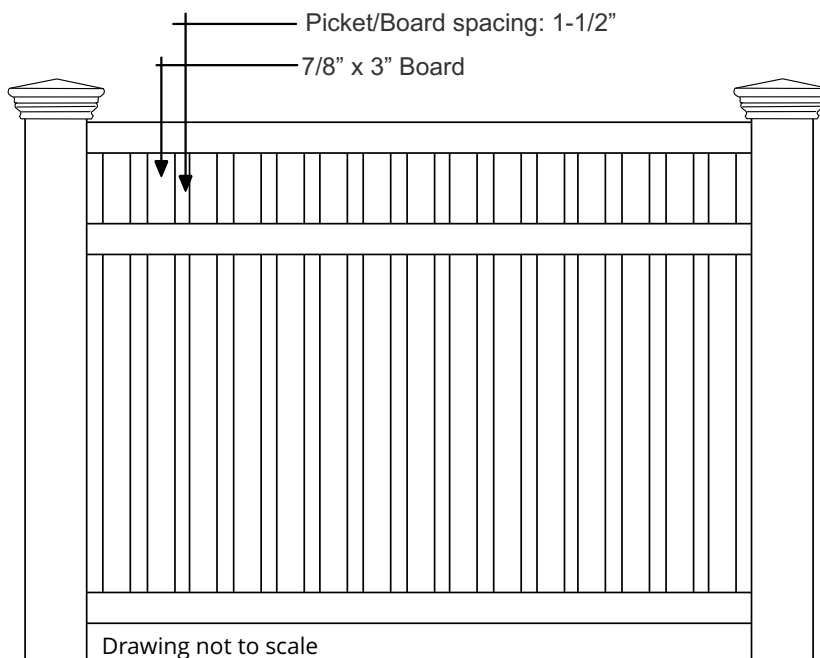

MORGAN PICKET FENCE STYLE

Morgan Picket Fence Style

Section Width: 6' and 8'
Heights Available: 3', 4', 5', 6'
Colors Available: White, Sandstone & Khaki
Picket/Board Size: 7/8" x 3"
Picket/Board spacing: 1-1/2"
Top Rail Dimensions: 2" x 3 -1/2"
Middle Rail Dimensions: None
Bottom Rail Dimensions: 2" x 3-1/2" pocket rail
Rail Stiffener: 8' long bottom rails
Walk/Single Gate Widths Available: 3', 4', 5', 6'
Double Drive Gate (2) Widths Available: 6', 8', 10',
12' Standard Post Size: 5" x 5" .142 wall