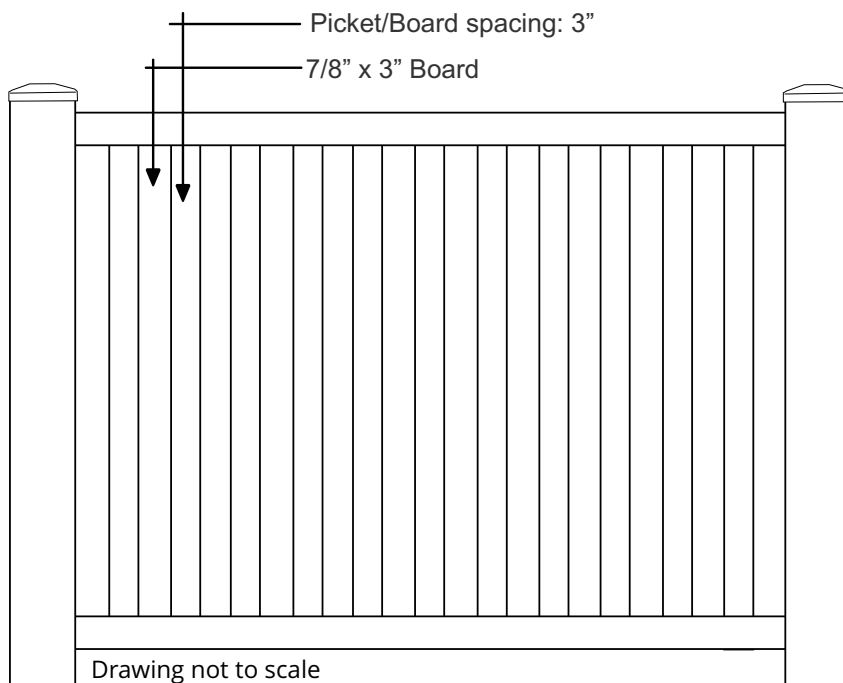

Picket/Board spacing: 1-1/2"

Top Rail Dimensions: 2" x 3-1/2"

Middle Rail Dimensions: None

Bottom Rail Dimensions: 2" x 3-1/2"

Rail Stiffener: 8' long bottom rails

Walk/Single Gate Widths Available: 3', 4', 5', 6'

Double Drive Gate (2) Widths Available: 6', 8', 10', 12'

Standard Post Size: 5" x 5" .142 wall

VIRGINIA PICKET FENCE STYLE

Virginia Picket Fence Style

Section Width: 6' and 8'
Heights Available: 3, 4', 5', 6'
Colors Available: White, Sandstone & Khaki
Picket/Board Size: 7/8" x 3"
Picket/Board spacing: 3"
Top Rail Dimensions: 2" x 3 -1/2"
Middle Rail Dimensions: None
Bottom Rail Dimensions: 2" x 3-1/2"
Rail Stiffener: 8' long bottom rails
Walk/Single Gate Widths Available: 3', 4', 5', 6'
Double Drive Gate (2) Widths Available: 6', 8', 10', 12'
Standard Post Size: 5" x 5" .142 wall