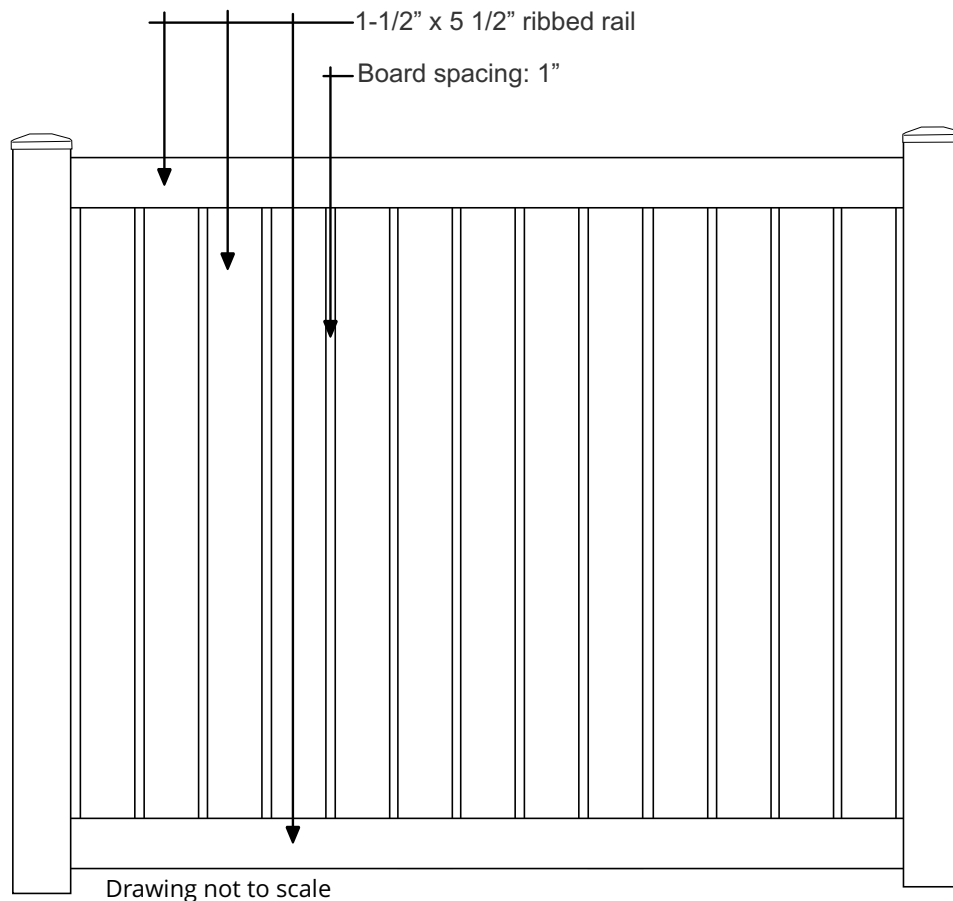

MICHIGAN PICKET FENCE STYLE

Michigan Picket Fence Style

Section Width: 6' and 8'
Heights Available: 3', 4', 5', 6' tall
Colors Available: White, Sandstone & Khaki
Picket/Board Size: 7/8" x 3" Dog Ear
Picket/Board spacing: 1-1/2"
Top Rail Dimensions: 2" x 3 -1/2"
Middle Rail Dimensions: None
Bottom Rail Dimensions: 2" x 3-1/2"
Rail Stiffener: 8' long bottom rails
Walk/Single Gate Widths Available: 3', 4', 5', 6'
Double Drive Gate (2) Widths Available: 6', 8', 10', 12'
Standard Post Size: 5" x 5" .142 wall

MISSISSIPPI FENCE STYLE

Mississippi Fence Style

Section Width: 6' and 8'
Heights Available: 6'
Colors Available: White, Sandstone and Khaki
Picket/Board Size: 7/8" x 6" Ribbed
Picket/Board spacing: 1"
Top Rail Dimensions: 1-1/2" x 5 1/2" ribbed rail
Middle Rail Dimensions: None
Bottom Rail Dimensions: 1-1/2" x 5 1/2" ribbed rail
Rail Stiffener: 8' wide bottom rail
Walk/Single Gate Widths Available: 3', 4', 5', 6'
Double Drive Gate (2) Widths Available: 6', 8', 10', 12'
Standard Post Size: 5" x 5" .142 wall