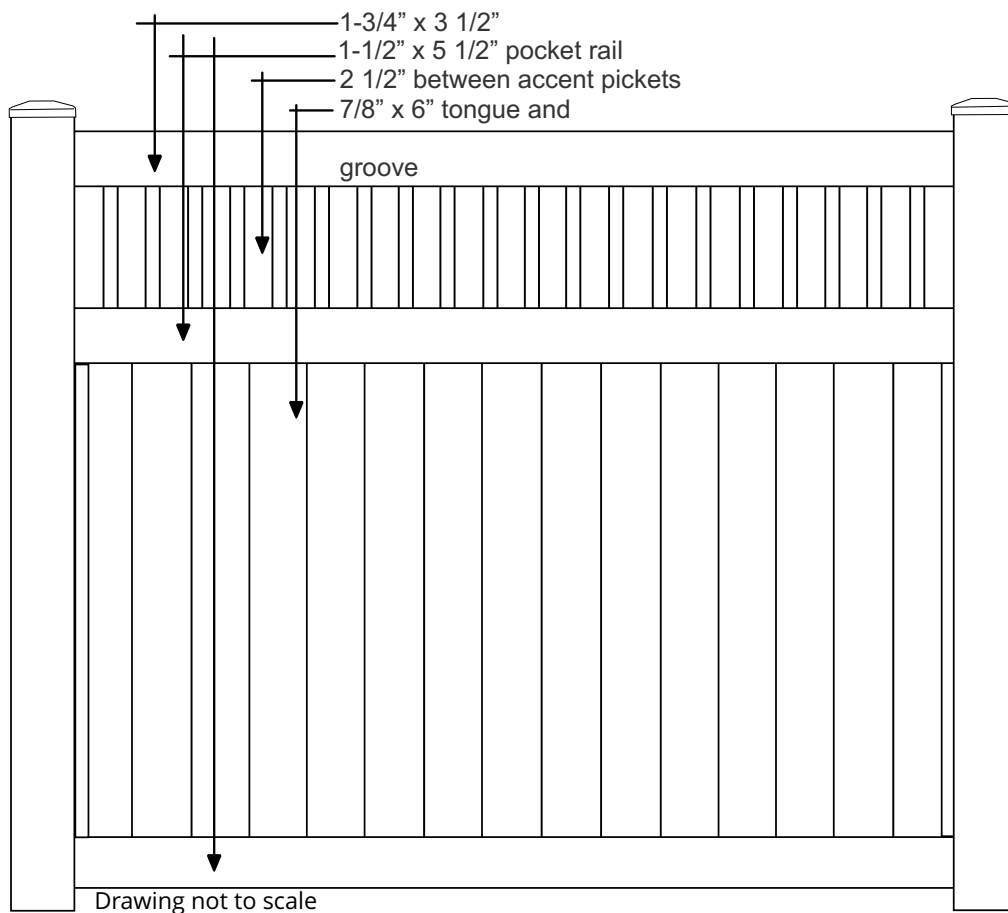

COLORADO FENCE STYLE

Colorado Fence Style

Section Width: 6' and 8'
Heights Available: 6'
Colors Available: White, Sandstone and Khaki
Picket/Board Size: 7/8" x 6" tongue and groove 7/8" x 1 1/2" picket accent
Picket/Board spacing: None
Top Rail Dimensions: 1-3/4" x 3 1/2"
Middle Rail Dimensions: 1-1/2" x 5 1/2" pocket rail
Bottom Rail Dimensions: 1-1/2" x 5 1/2" pocket rail
Rail Stiffener: 8' wide bottom rail
Walk/Single Gate Widths Available: 3', 4', 5', 6'
Double Drive Gate (2) Widths Available: 6', 8', 10', 12'
Standard Post Size: 5" x 5" .142 wall