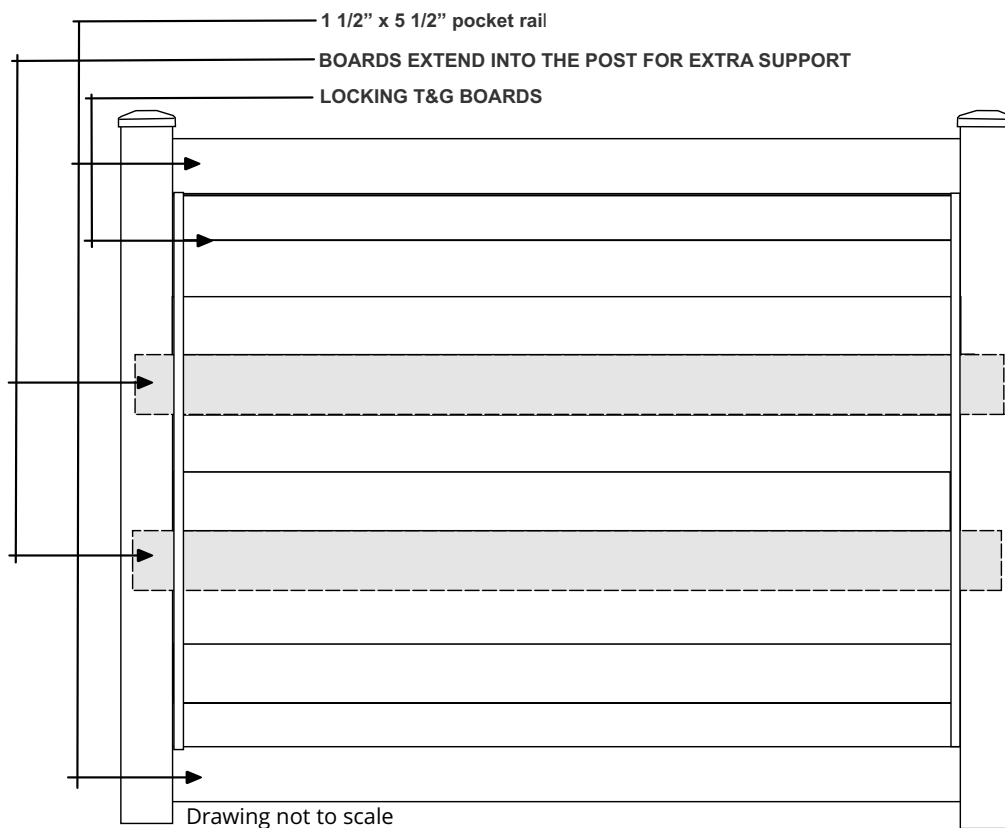

HORIZONTAL 6 FENCE STYLE

Horizontal Fence Style

Section Width: 6'
Heights Available: 6'
Colors Available: White, Sandstone and Khaki
Picket/Board Size: 7/8" x 6" tongue and groove **locking**
Picket/Board spacing: None
Top Rail Dimensions: 1-1/2" x 5-1/2" pocket rail
Middle Rail Dimensions: None
Bottom Rail Dimensions: 1-1/2" x 5-1/2" pocket rail
Rail Stiffener: None
Walk/Single Gate Widths Available: 3', 4', 5', 6'
Double Drive Gate (2) Widths Available: 6', 8', 10', 12'
Standard Post Size: 5" x 5" .142 wall