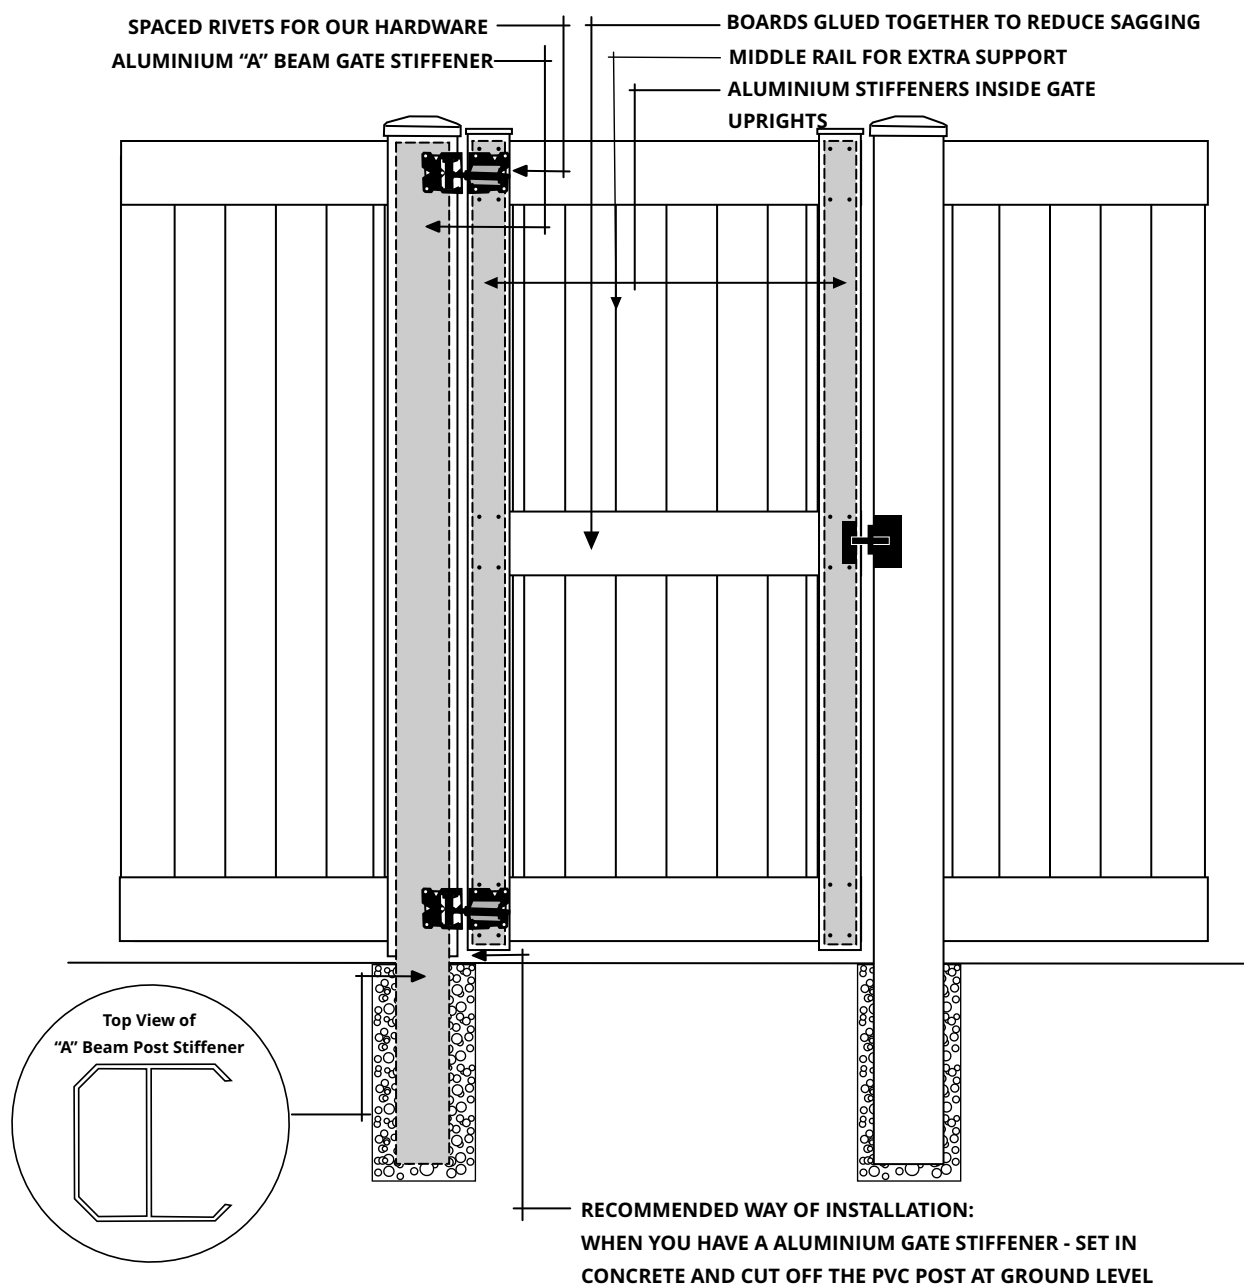

WEISS & PATRIOT STYLE GATES

VALUE ADD GATES - BUILT TO LAST

2" X 3-1/2" UPRIGHTS, 1-1/2" X 5-1/2" RAILS, 7/8" X 6" T&G

• PATRIOT HAS LOCKING T&G BOARDS