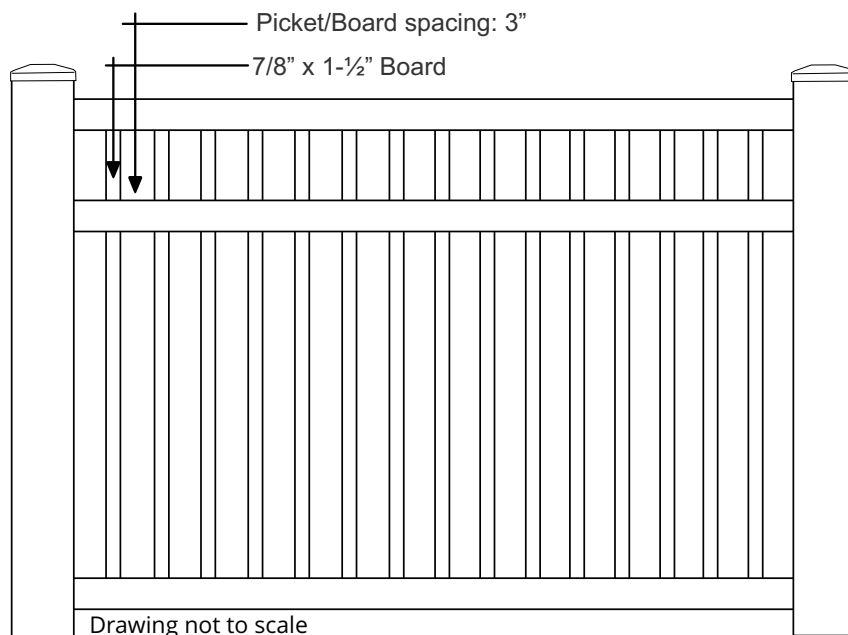

OHIO PICKET FENCE STYLE

Ohio Picket Fence Style

Section Width: 6' and 8'
Heights Available: 3', 4', 5', 6'
Colors Available: White, Sandstone & Khaki
Picket/Board Size: 7/8" x 1-1/2" Dog Ear
Picket/Board spacing: 3"
Top Rail Dimensions: 2" x 3 -1/2"
Middle Rail Dimensions: None
Bottom Rail Dimensions: 2" x 3-1/2" pocket rail
Rail Stiffener: 8' long bottom rails
Walk/Single Gate Widths Available: 3', 4', 5', 6'
Double Drive Gate (2) Widths Available: 6', 8', 10', 12'
Standard Post Size: 5" x 5" .142 wall