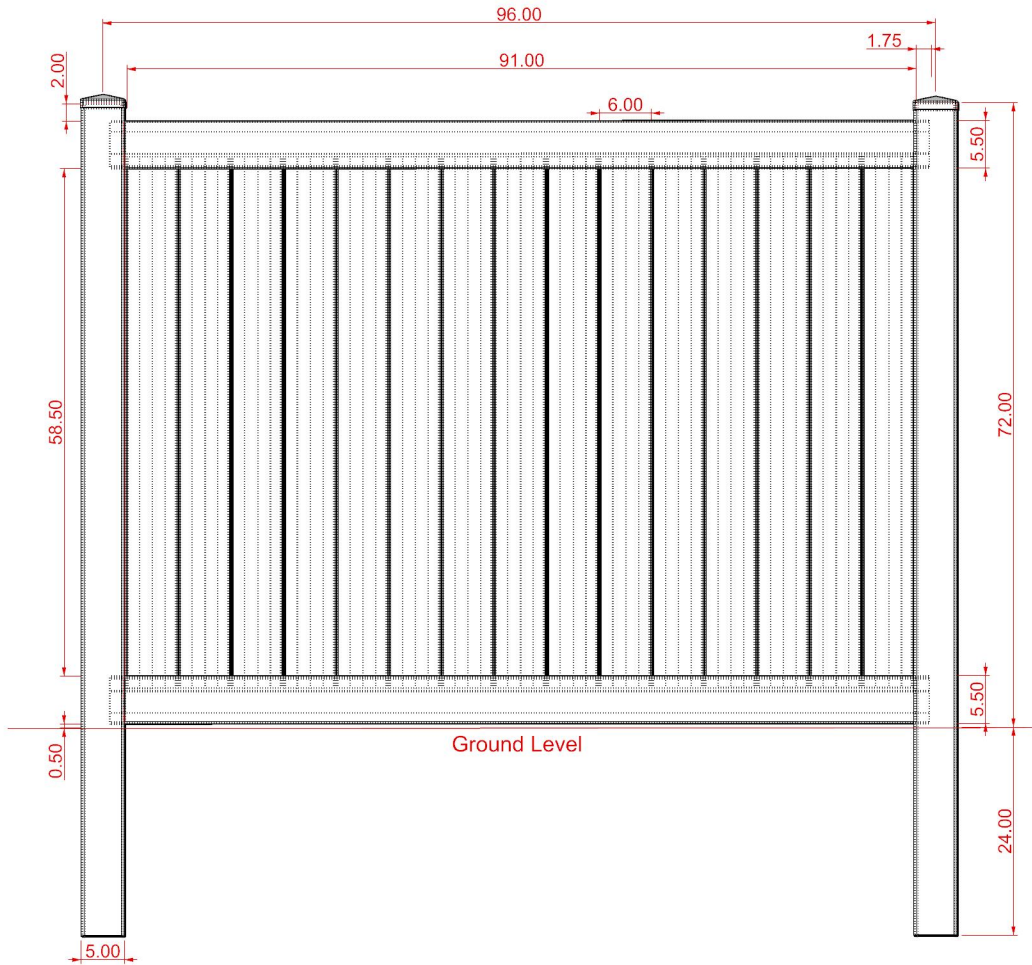

Style: Weiss

Shop Drawing View

3D View

Prestigic Fence Products

Exceptional Service is our signature

Product Category: PVC Vinyl

Panel Style: 6' Weiss, 2 Rail, 8' Post

Date: 7/25/23

Scale: 1/2" = 1'

By: BLC

File: WEI7296-2R96CAD

Copyright © Prestigic Fence Products 2023