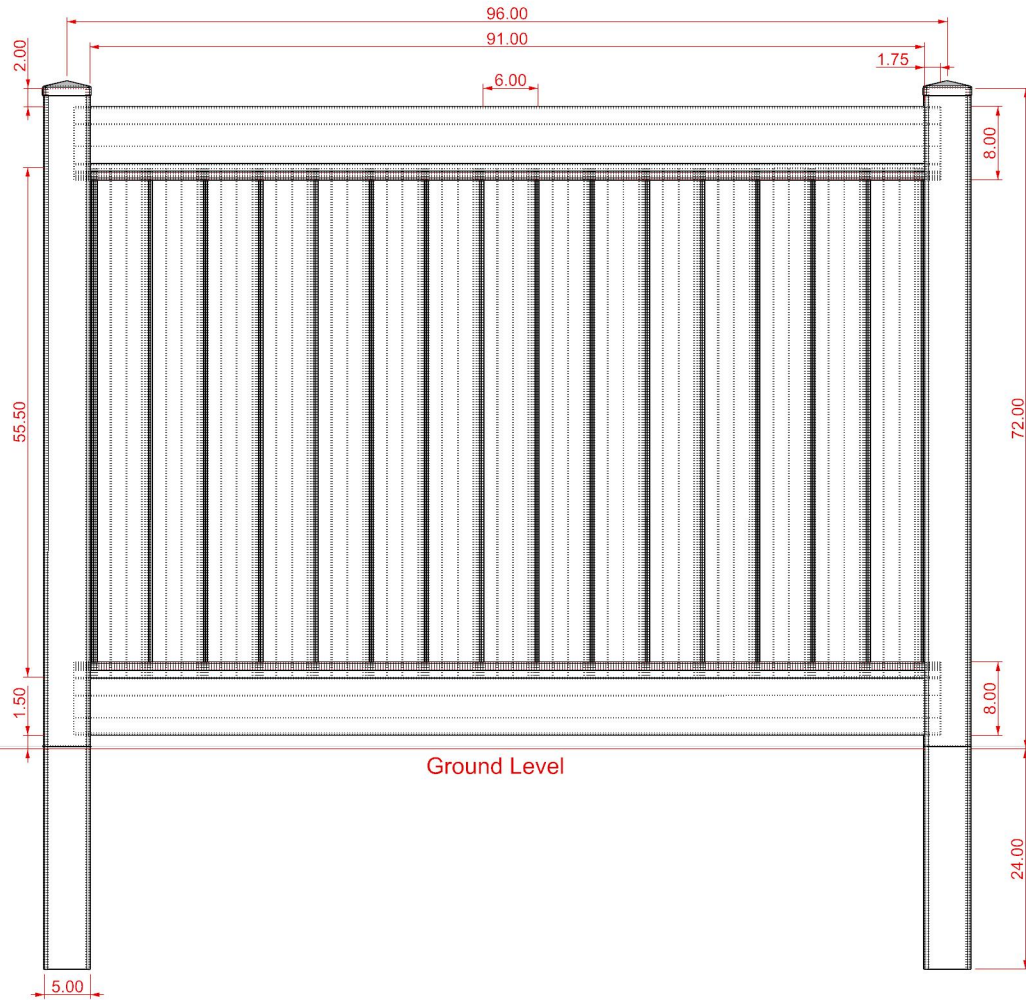

Style: Eagle

Shop Drawing View

3D View

Prestigic Fence Products

Exceptional Service is our signature

Product Category: PVC Vinyl

Date: 8/10/23

File: EAG7296-2R96CAD

Panel Style: 6' Eagle, 2 Rail, 8' Post

Scale: 1/2" = 1'

By: BLC

Copyright © Prestigic Fence Products 2023